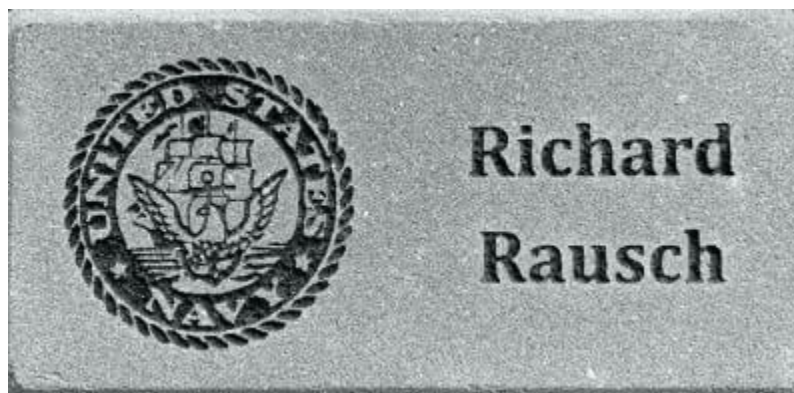

2022 MEMORIAL AND COMMEMORATIVE BRICK COLORS

#5 TAN

#7 GRAY

#10 RED